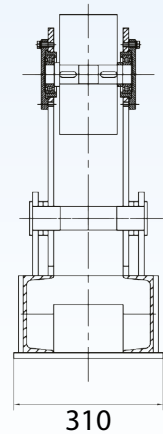

RAC 5T - 10T - 20T

RAC 5T - 10T - 20T

RAC 5 TON M+F