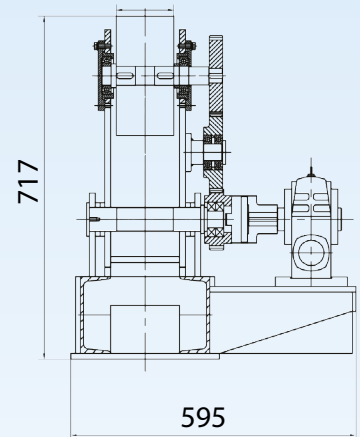

RAC 5T - 10T - 20T

RAC 5T - 10T - 20T

RAC 5 TON M+F