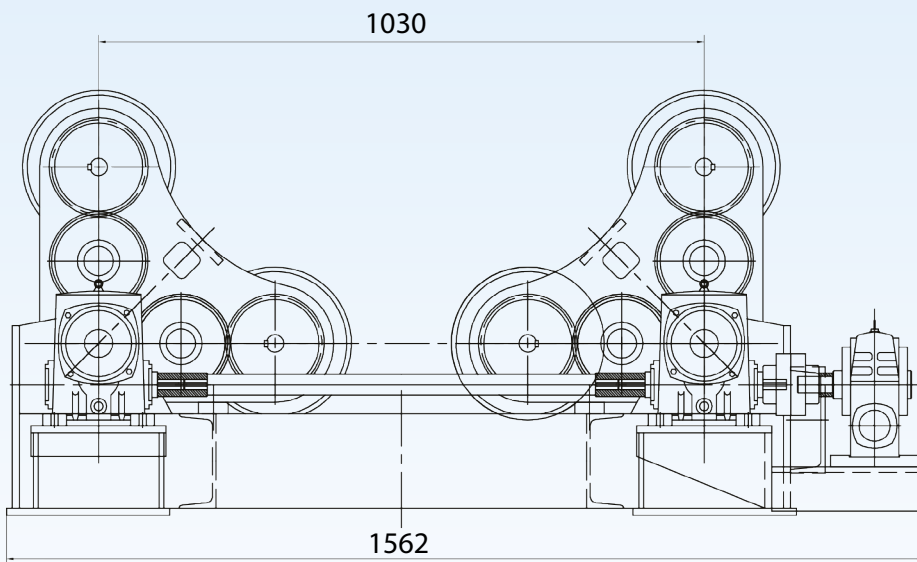

RAC 5T - 10T - 20T

RAC 5T - 10T - 20T

RAC 5 TON M+F