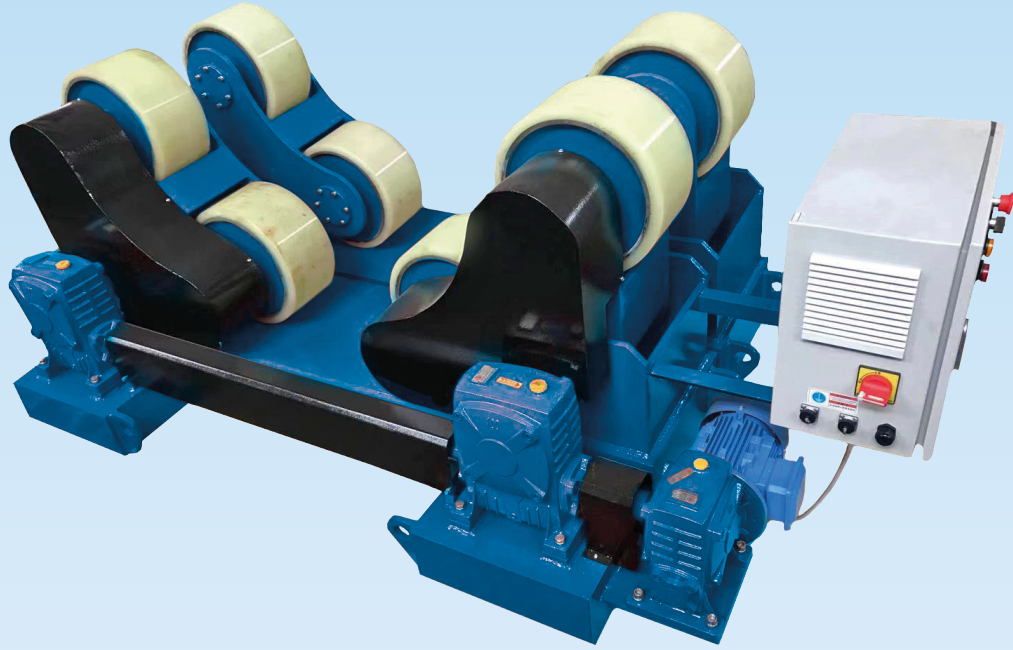

RAC 5T - 10T - 20T

RAC 5T - 10T - 20T

RAC 5 TON M+F